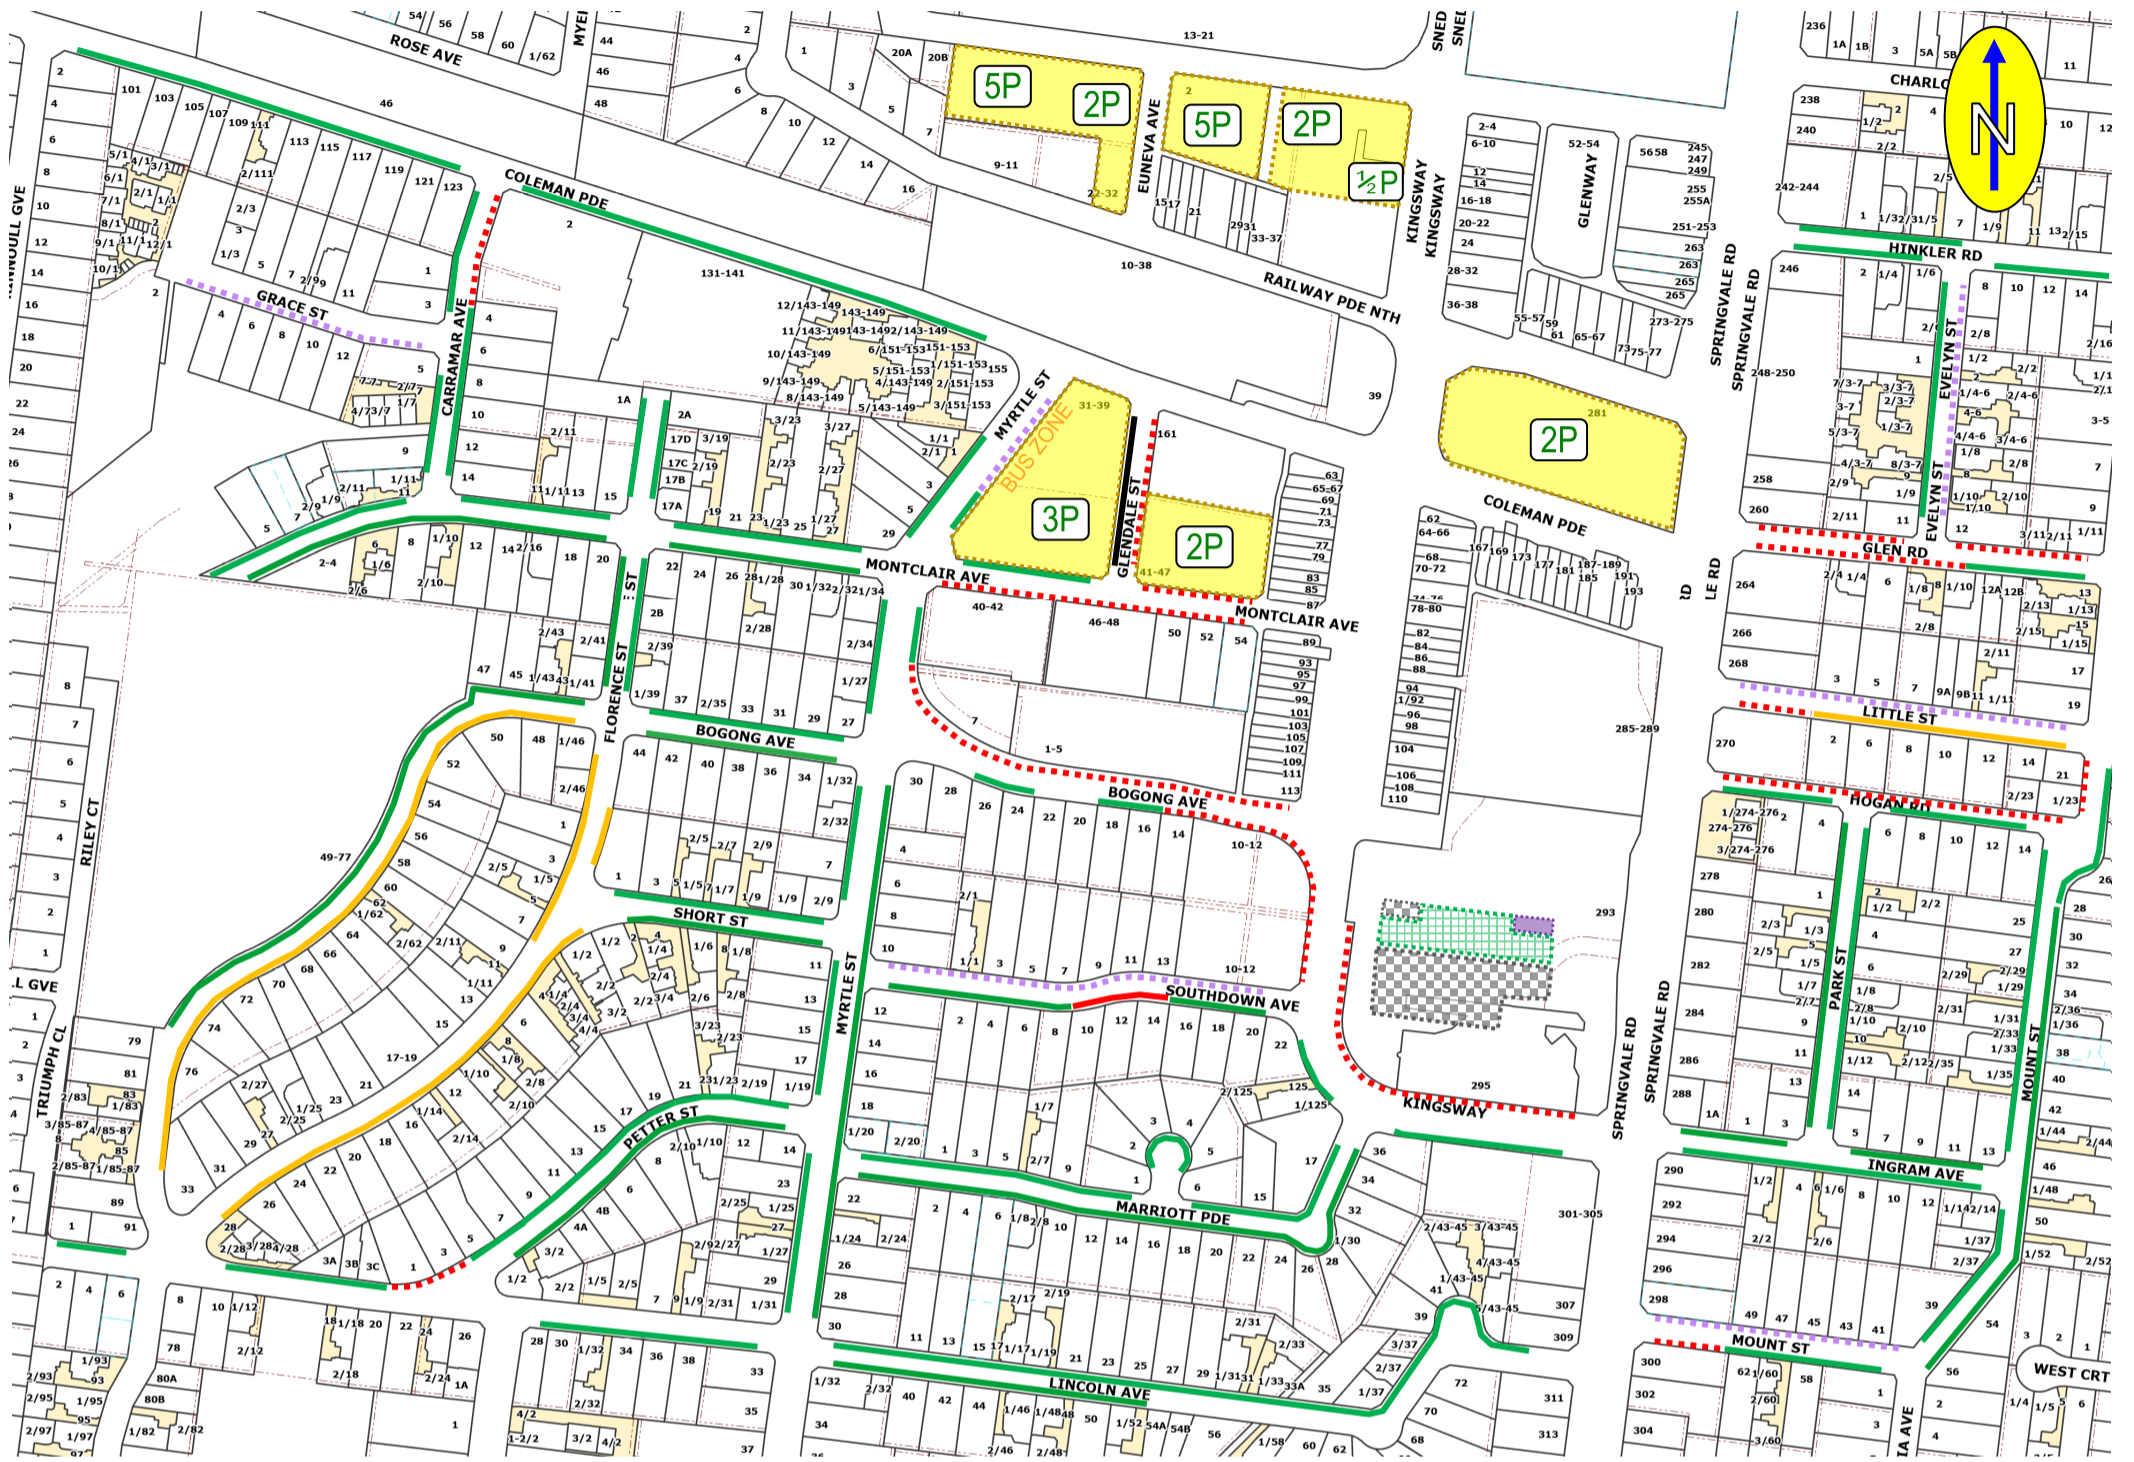

GLEN WAVERLEY ACTIVITY CENTRE PARKING MAP

Legend

	1½P		Off-street Carparks			Resident Permit Zone/ Bus Zone
	½P		 8am-4pm Mon-Fri			

GUIDE ONLY

**ALWAYS CHECK THE PARKING RESTRICTIONS
PRIOR TO LEAVING YOUR VEHICLE**