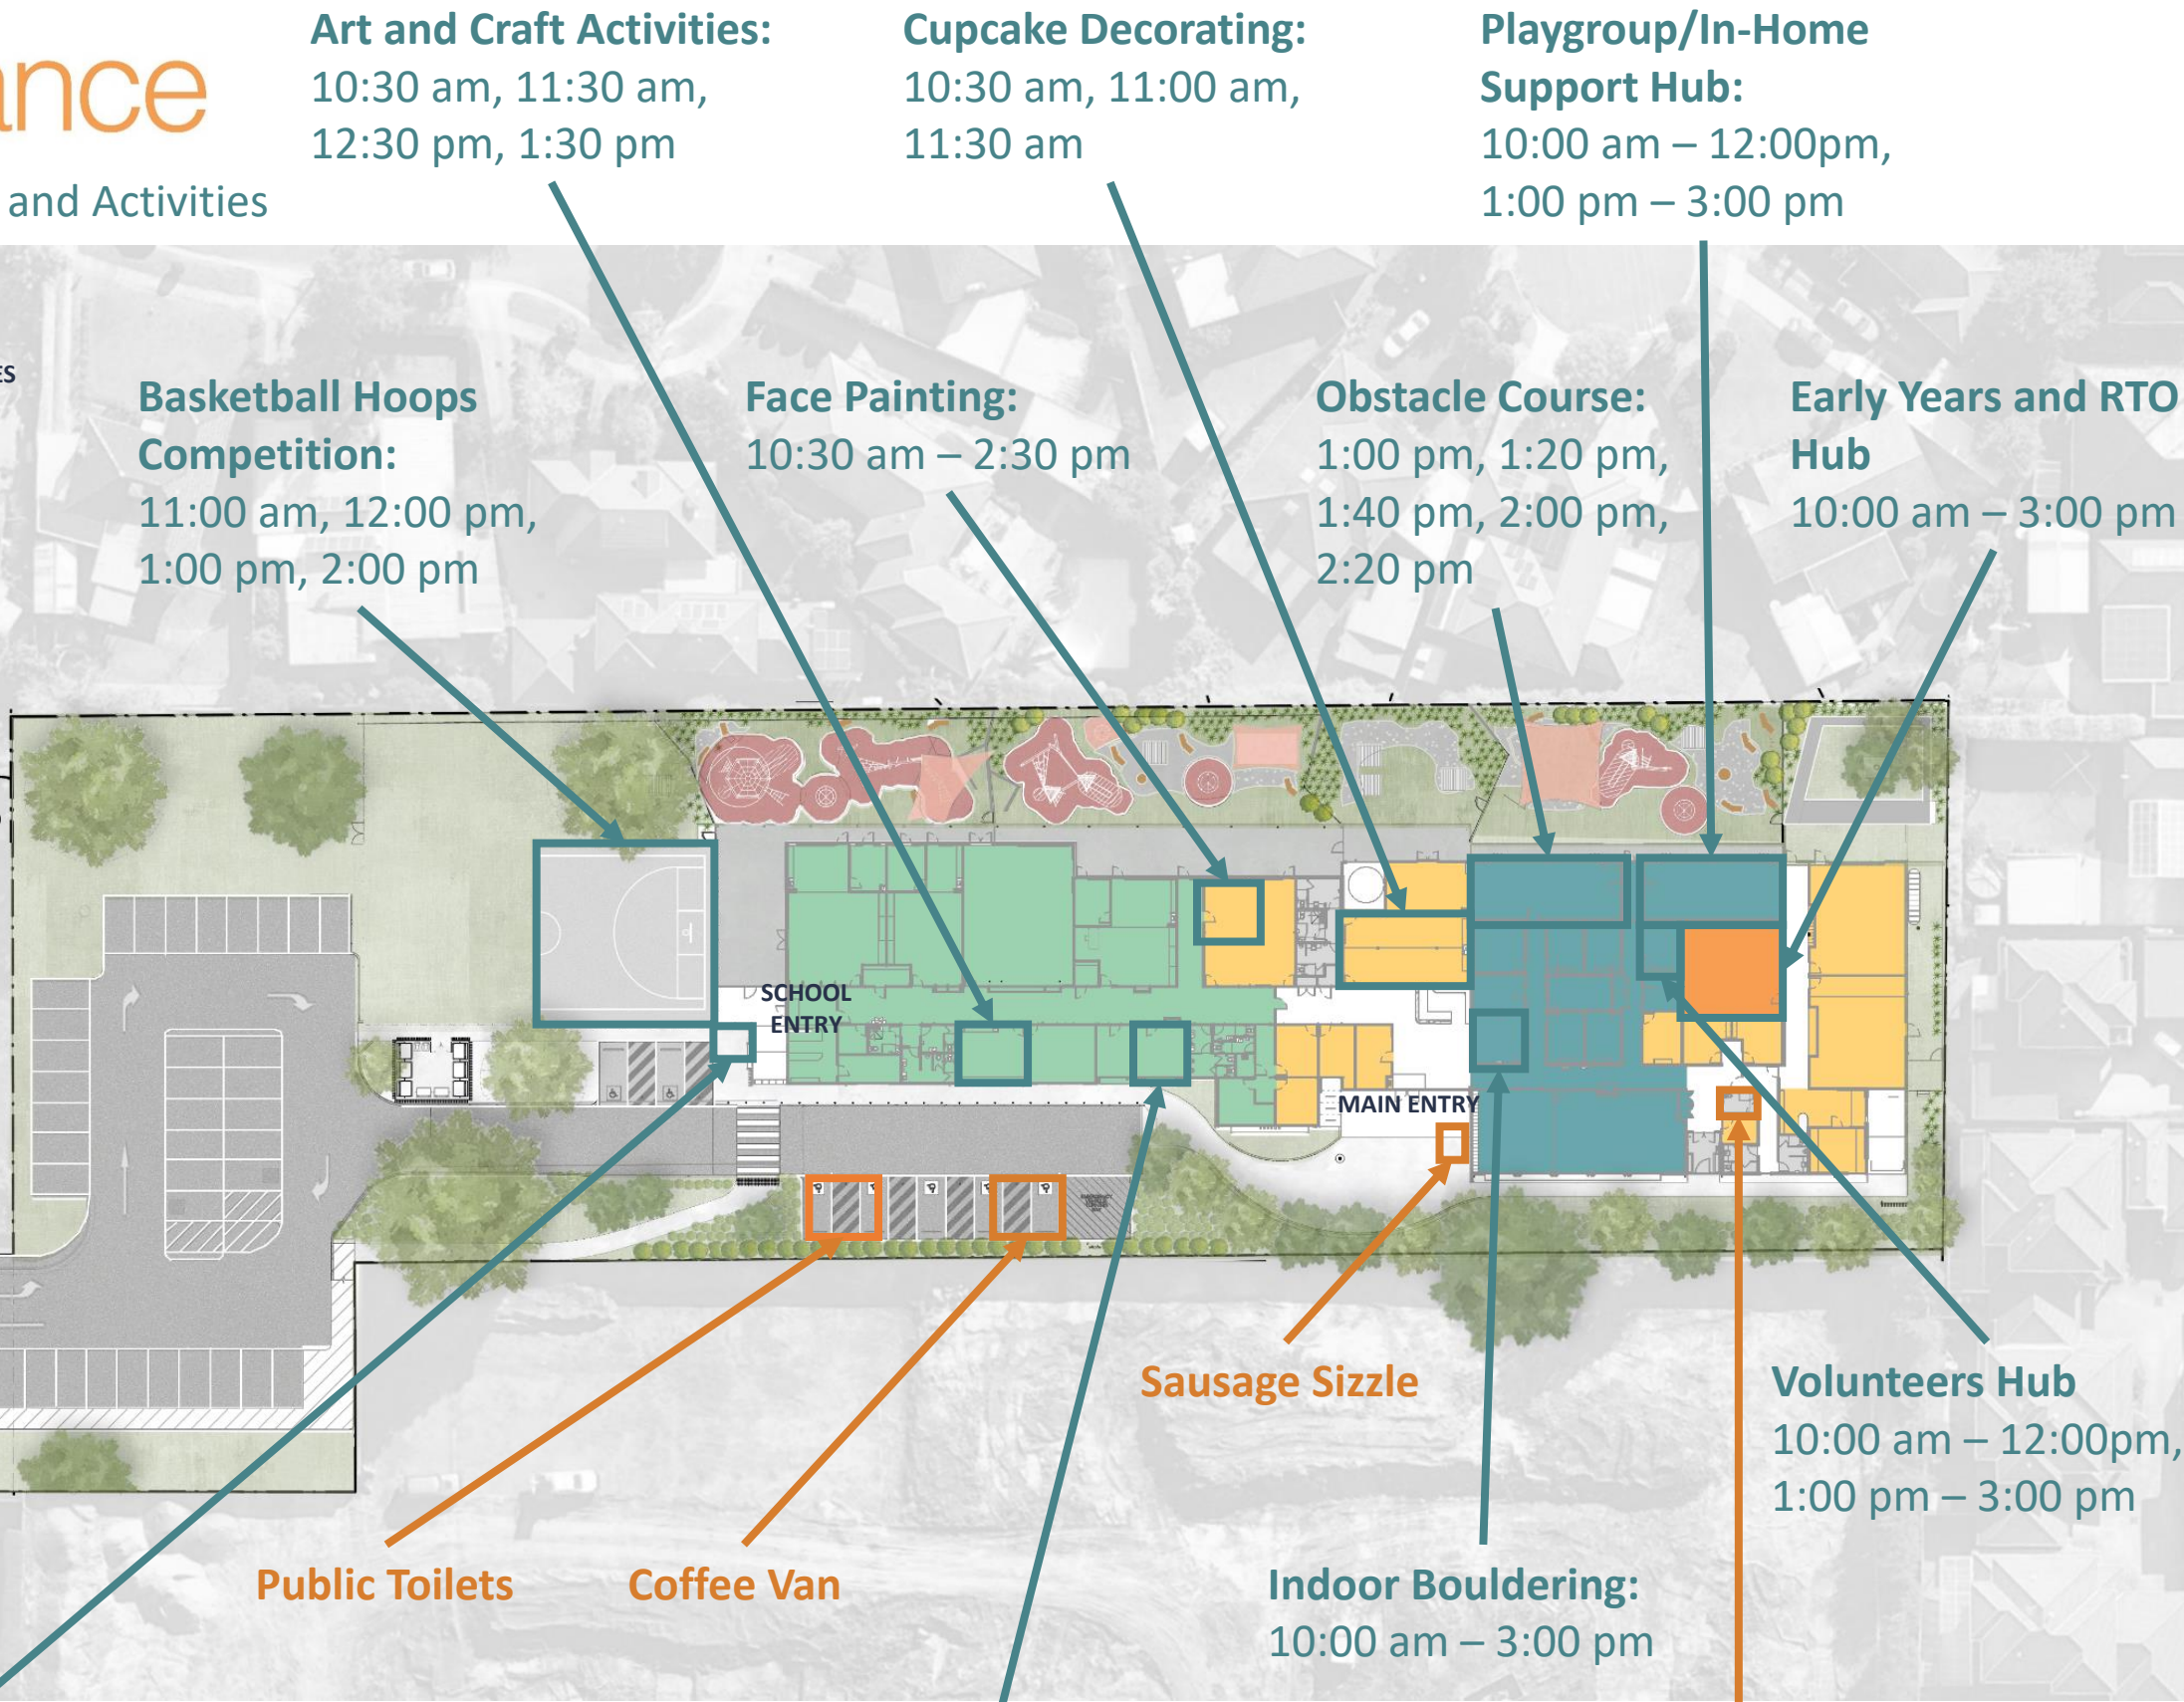

Open Day – Site Map and Activities

- CHESHIRE SCHOOL
- CHILDREN'S THERAPY SERVICES
- TRAINING (RTO)
- ADMINISTRATION AREAS (RESTRICTED ACCESS)

WHAT WOULD YOU LIKE TO SEE MORE OF?

Art and Craft Activities:

10:30 am, 11:30 am, 12:30 pm, 1:30 pm

Cupcake Decorating:

10:30 am, 11:00 am, 11:30 am

Playgroup/In-Home Support Hub:

10:00 am – 12:00pm, 1:00 pm – 3:00 pm

Basketball Hoops Competition:

11:00 am, 12:00 pm, 1:00 pm, 2:00 pm

Face Painting:

10:30 am – 2:30 pm

Obstacle Course:

1:00 pm, 1:20 pm, 1:40 pm, 2:00 pm, 2:20 pm

Early Years and RTO Hub

10:00 am – 3:00 pm

Public Toilets

Coffee Van

Sausage Sizzle

Indoor Bouldering:
10:00 am – 3:00 pm

Volunteers Hub
10:00 am – 12:00pm, 1:00 pm – 3:00 pm

Site Tour Meeting Point:

11:00 am, 12:00 pm, 1:00 pm, 2:00 pm

Movie Room:

1. The Magician's Elephant – 10:15 am
2. Madeline – 12:00 pm
3. Smurfs: The Lost Village – 1:30 pm