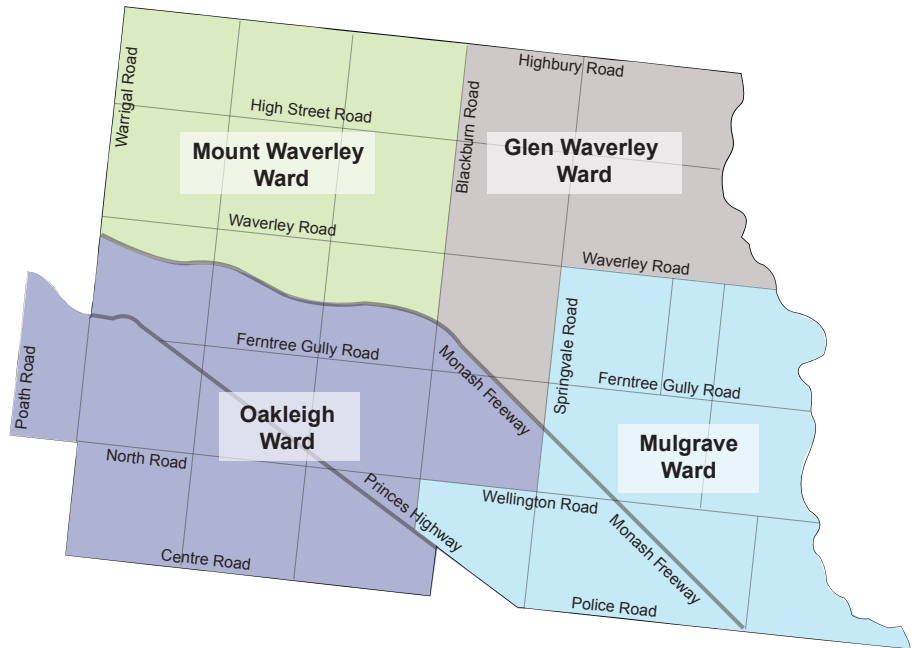

## Glen Waverley ward

**Cr Geoff Lake**

☎ 0411 645 281  
✉ Geoff.Lake@monash.vic.gov.au

**Cr Nicky Luo**

(Mayor)

☎ 0451 560 398  
✉ Nicky.Luo@monash.vic.gov.au