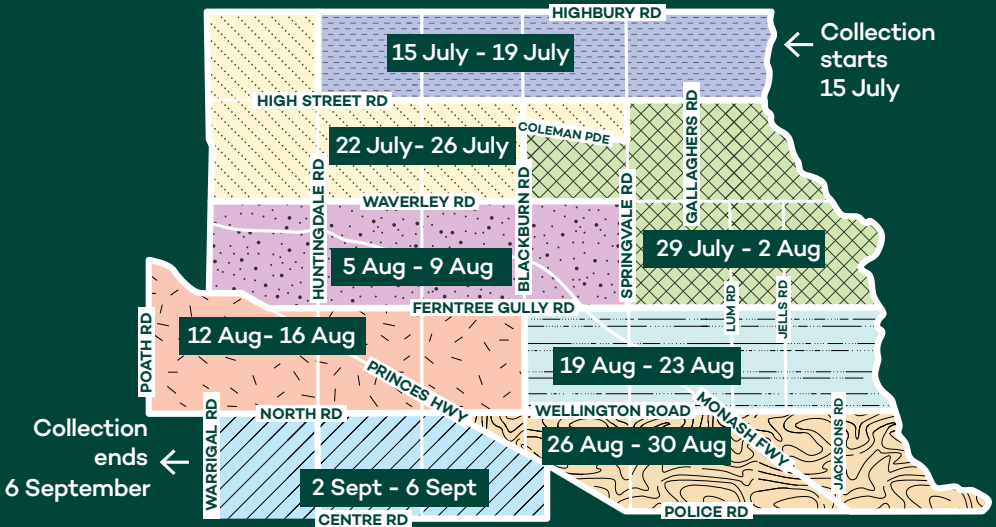

Annual Hard Waste Collection

July 2024 – September 2024*

Use the map to see the week of your free annual hard waste collection or search your address online: www.monash.vic.gov.au/my-area

Check your mailbox **TWO WEEKS PRIOR** for a pamphlet on what can and can't be collected and how to place items on the nature strip.

Monash residents can pay for an extra collection for a week that suits you. There is a limit of 2m³ and payment is required at time of booking.

For more information

www.monash.vic.gov.au/rubbish-recycling