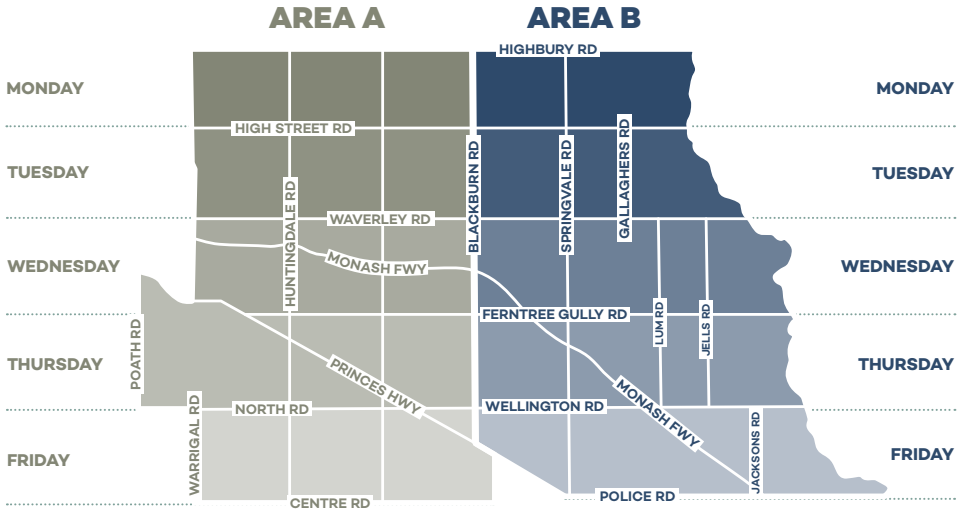

Waste Collection

July 2024 - June 2025

Use the map to see if you are in **AREA A** or **AREA B** and what day your bins will be collected.

! This waste calendar applies to residential properties with individual bins.

Check your bin days online

Enter your address on our website to see your next bin collection dates:

www.monash.vic.gov.au/my-area

Issues with your bins?

If you need more bin space, your bin is damaged or we missed collecting your bin: