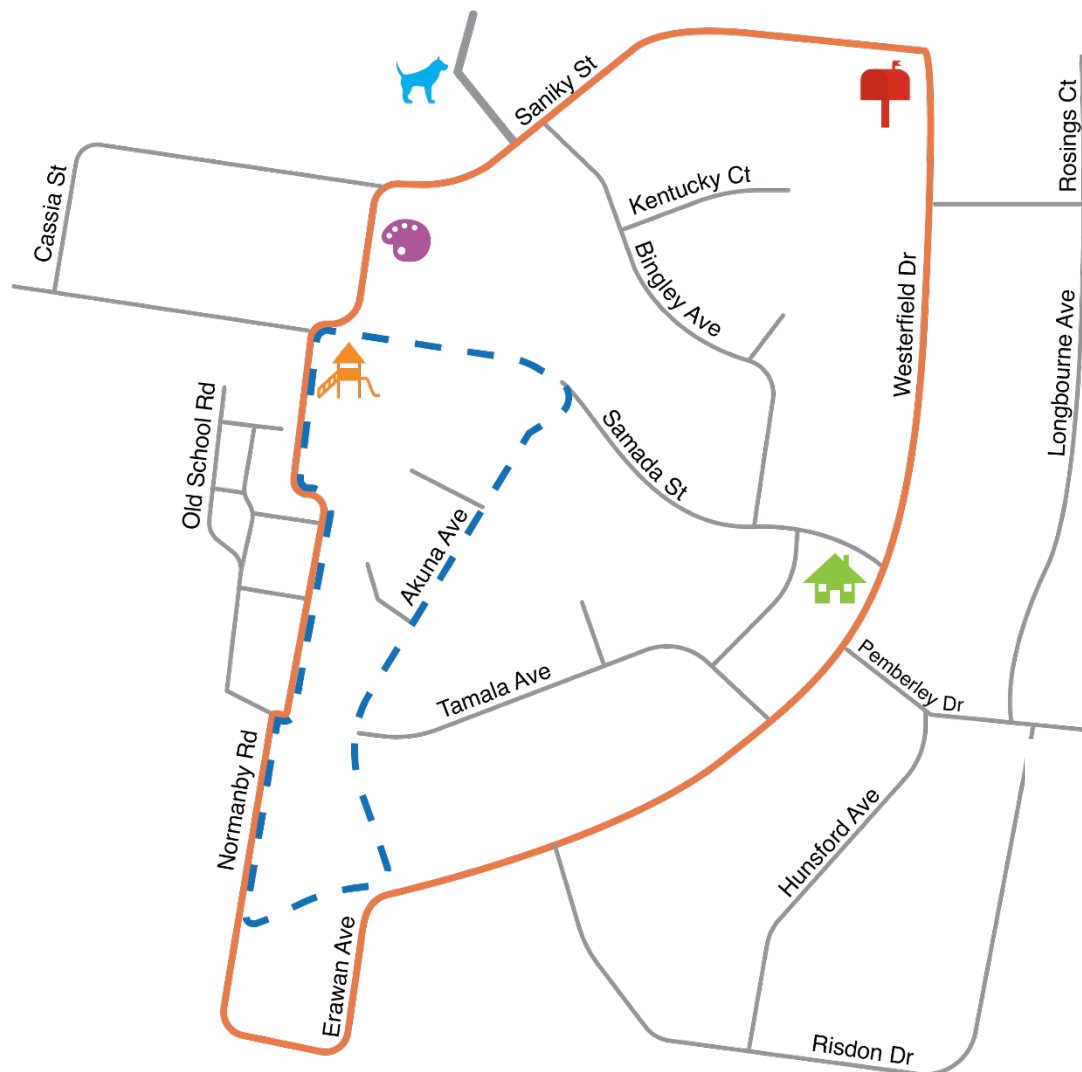

Notting Hill Neighbourhood Walking Loop

Map and legend

Residents can start walking along the loop at any point.

- - - Walking loop (short path) ~1km
- Walking loop (long path) ~2km
-  Notting Hill Neighbourhood House + Westerfield Drive sensory playspace
-  Finch Street Reserve off-leash dog park
-  Red post box
-  Community Laneways artwork
-  Samada Street Reserve playspace