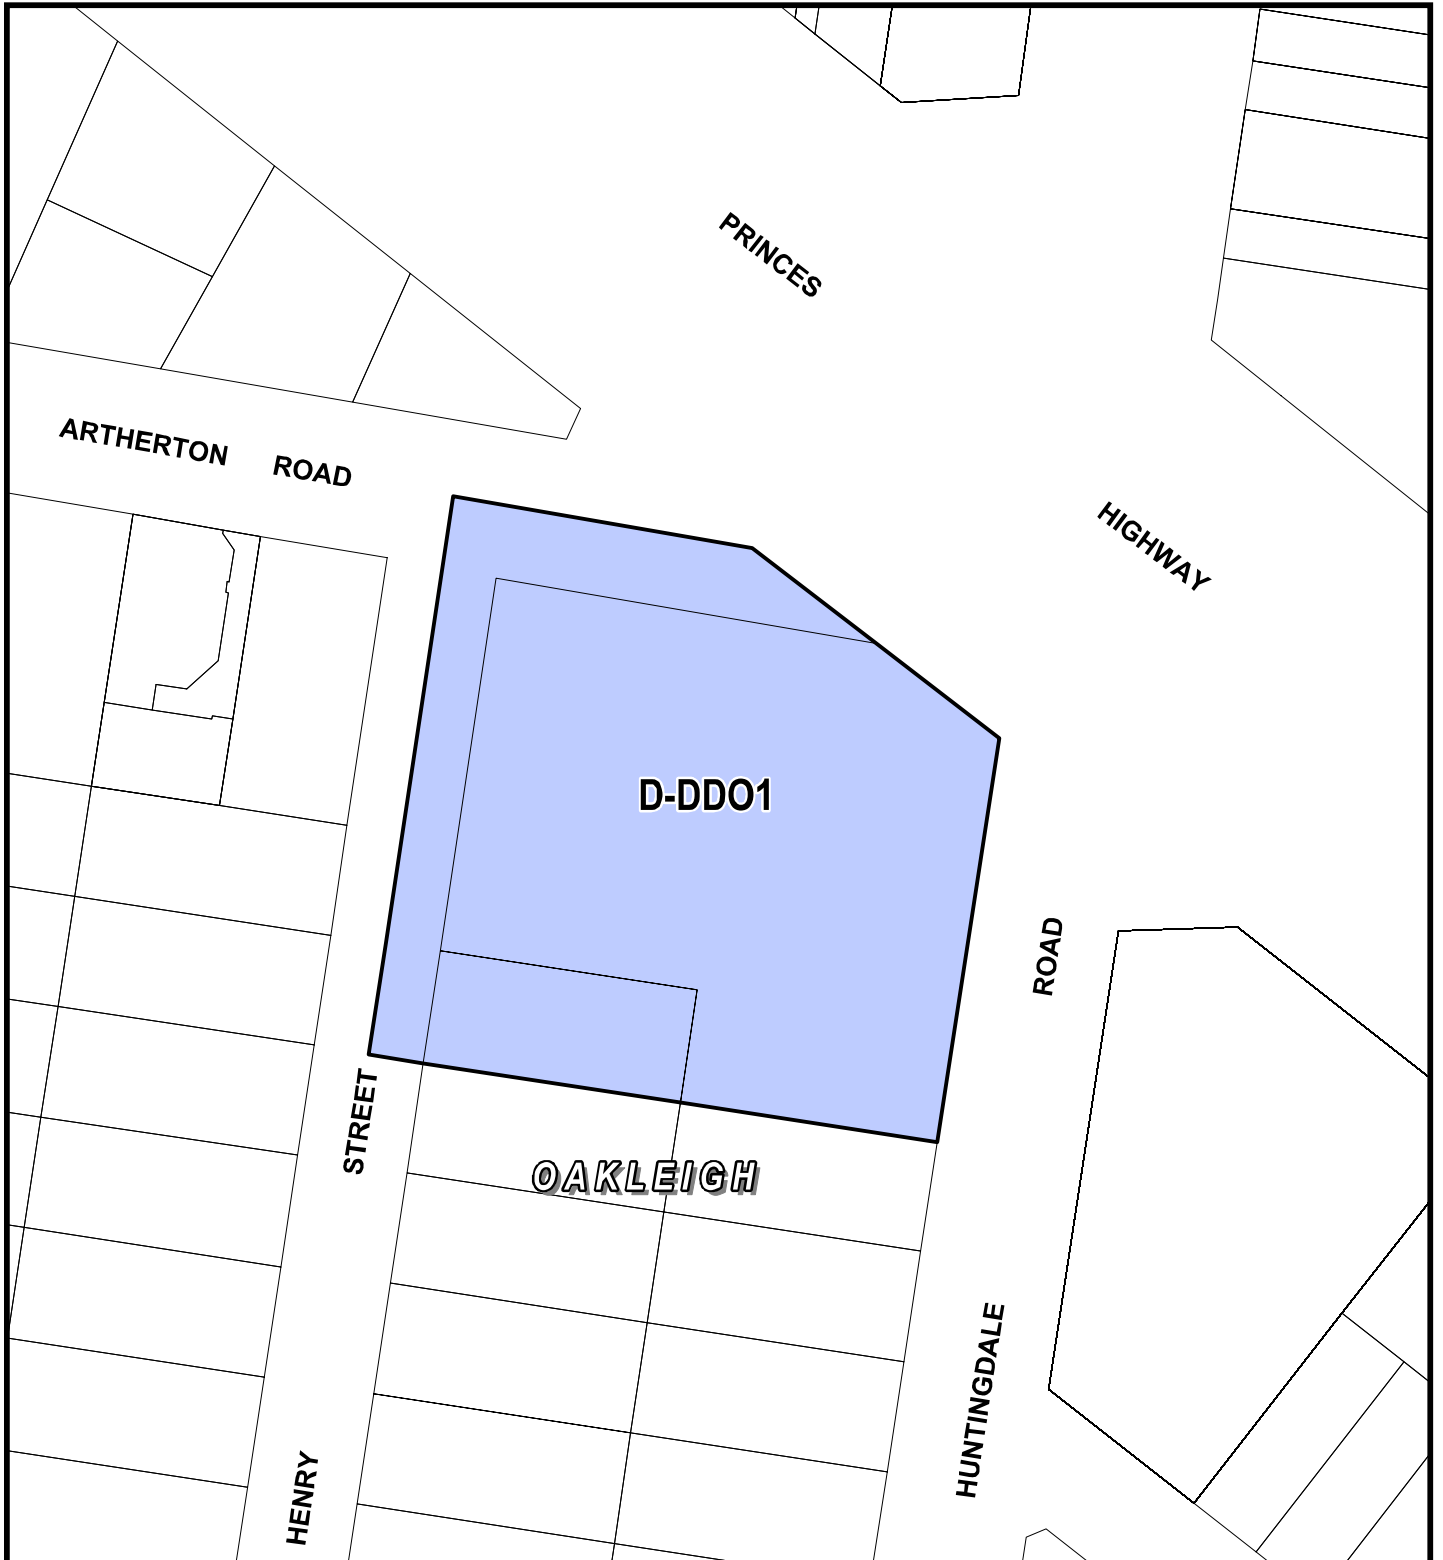

MONASH PLANNING SCHEME LOCAL PROVISION

LEGEND

Part of Planning Scheme Map 13DDO

D-DDO1

DELETION OF AN AREA IN A
DESIGN AND DEVELOPMENT OVERLAY
- SCHEDULE 1

AMENDMENT C122 (PART 2)