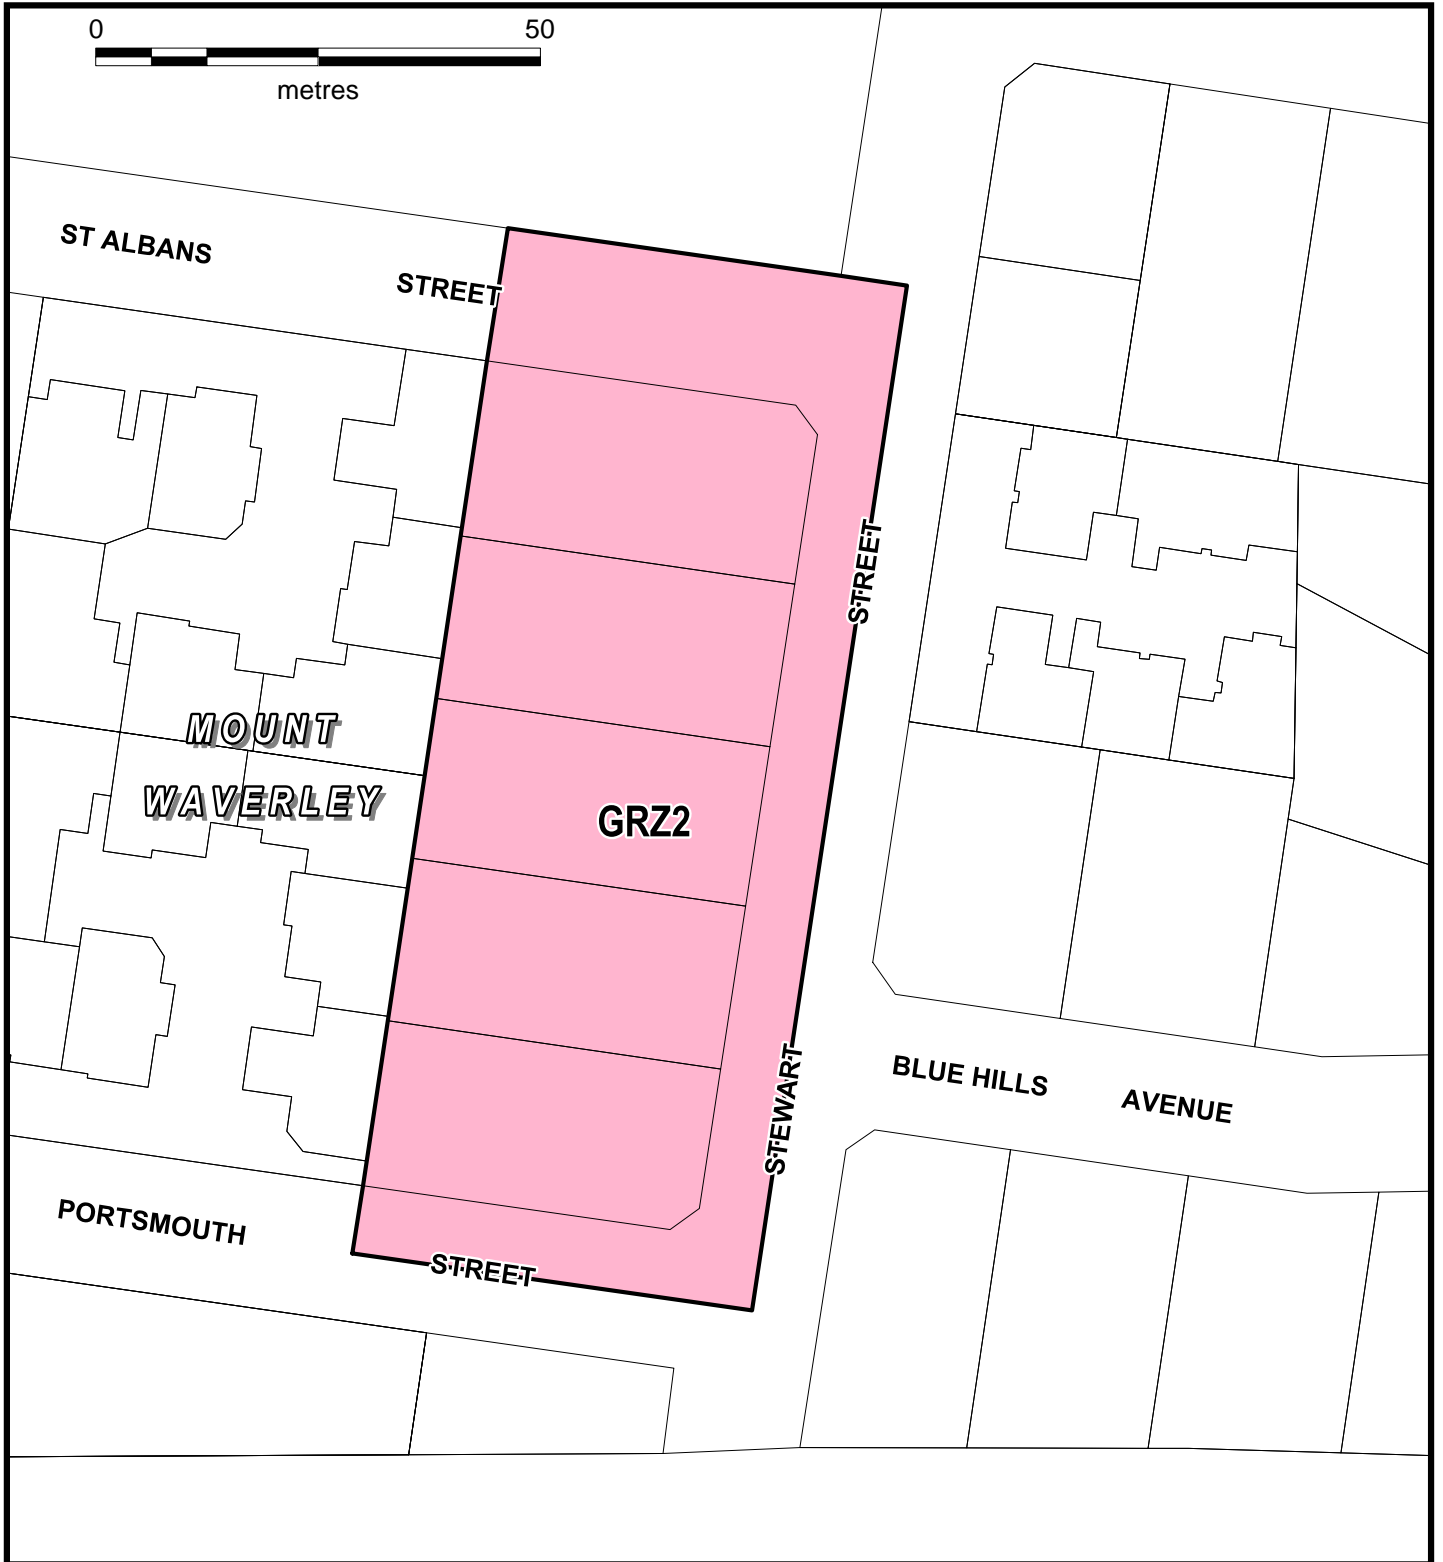

MONASH PLANNING SCHEME LOCAL PROVISION

LEGEND

Part of Planning Scheme Map 3

GRZ2

GENERAL RESIDENTIAL ZONE - SCHEDULE 2

AMENDMENT C122 (PART 1)