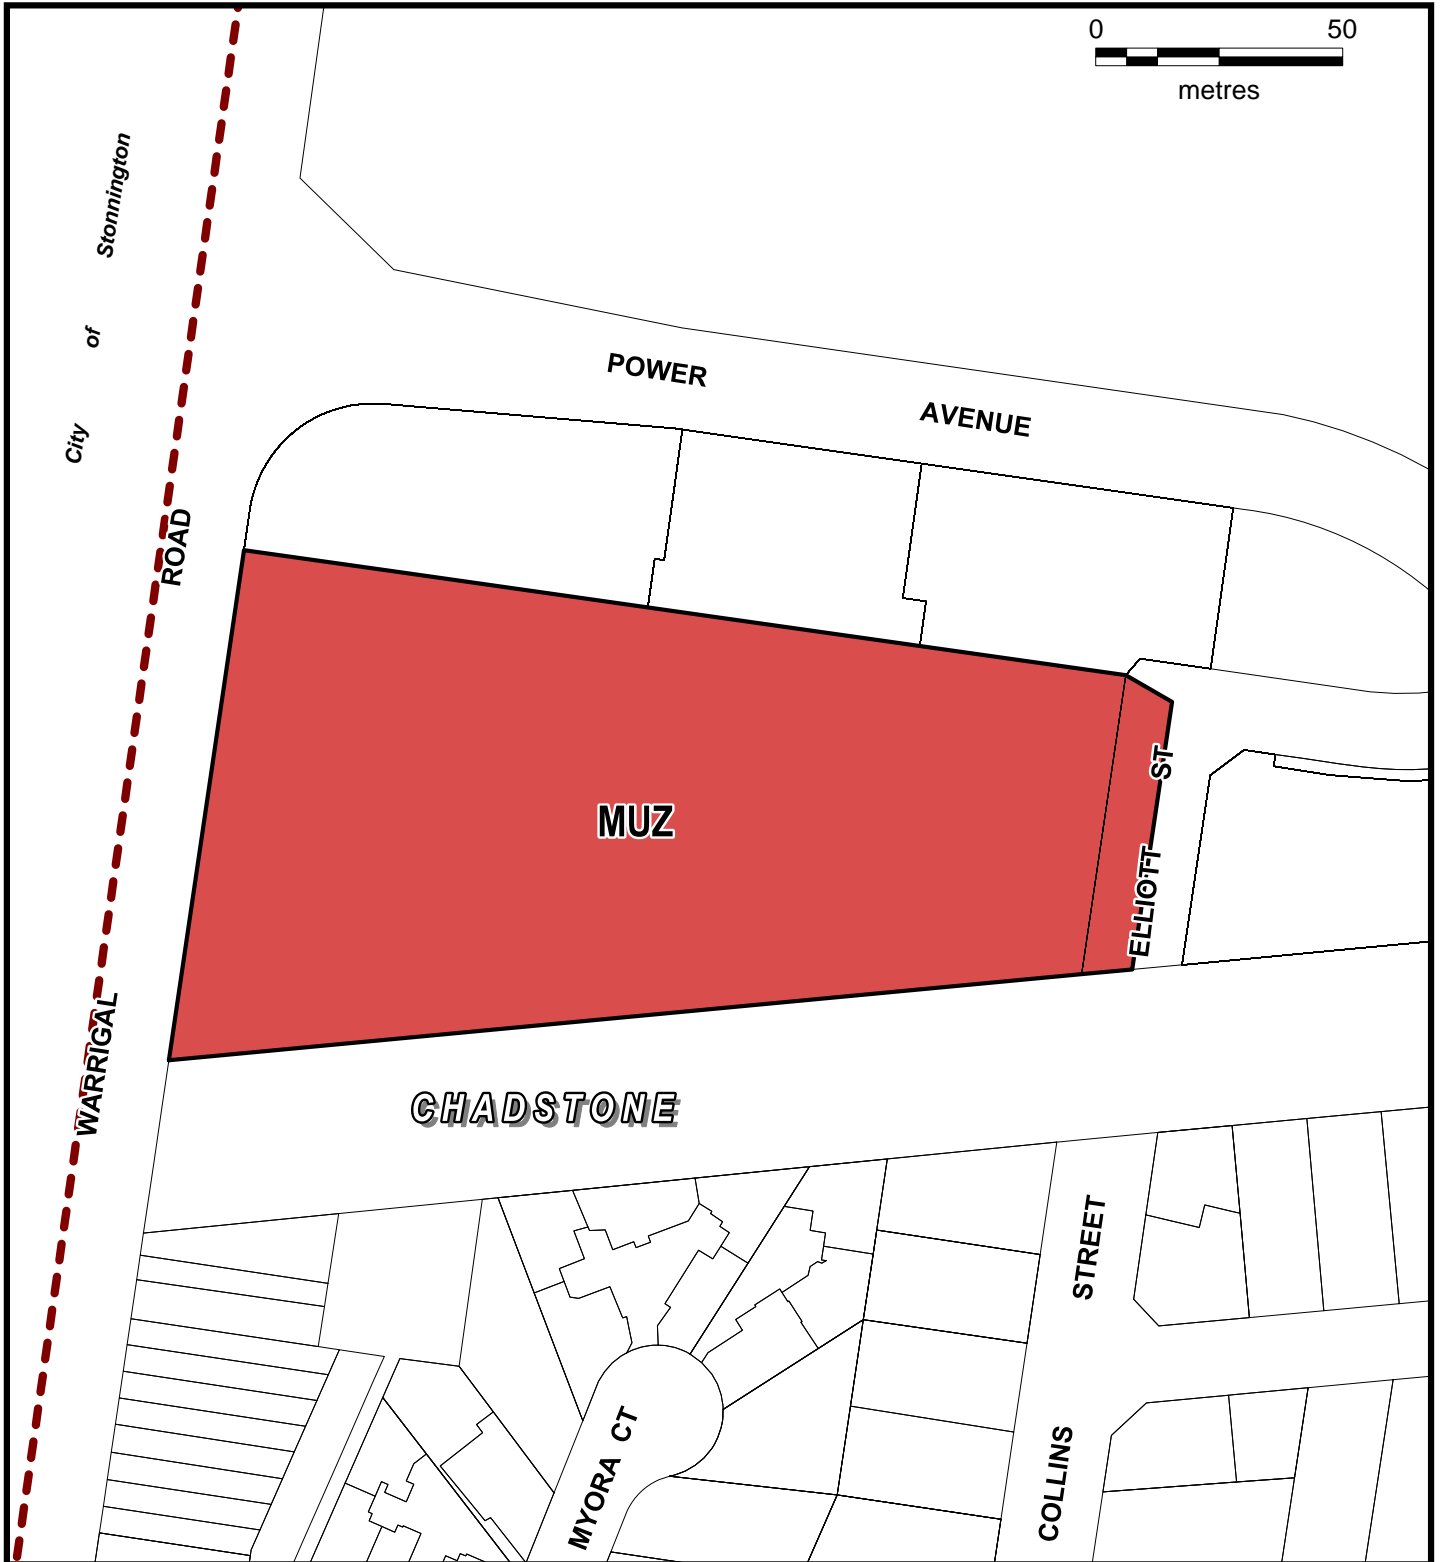

MONASH PLANNING SCHEME LOCAL PROVISION

LEGEND

Part of Planning Scheme Map 1

MUZ MIXED USE ZONE

AMENDMENT C122 (PART 1)