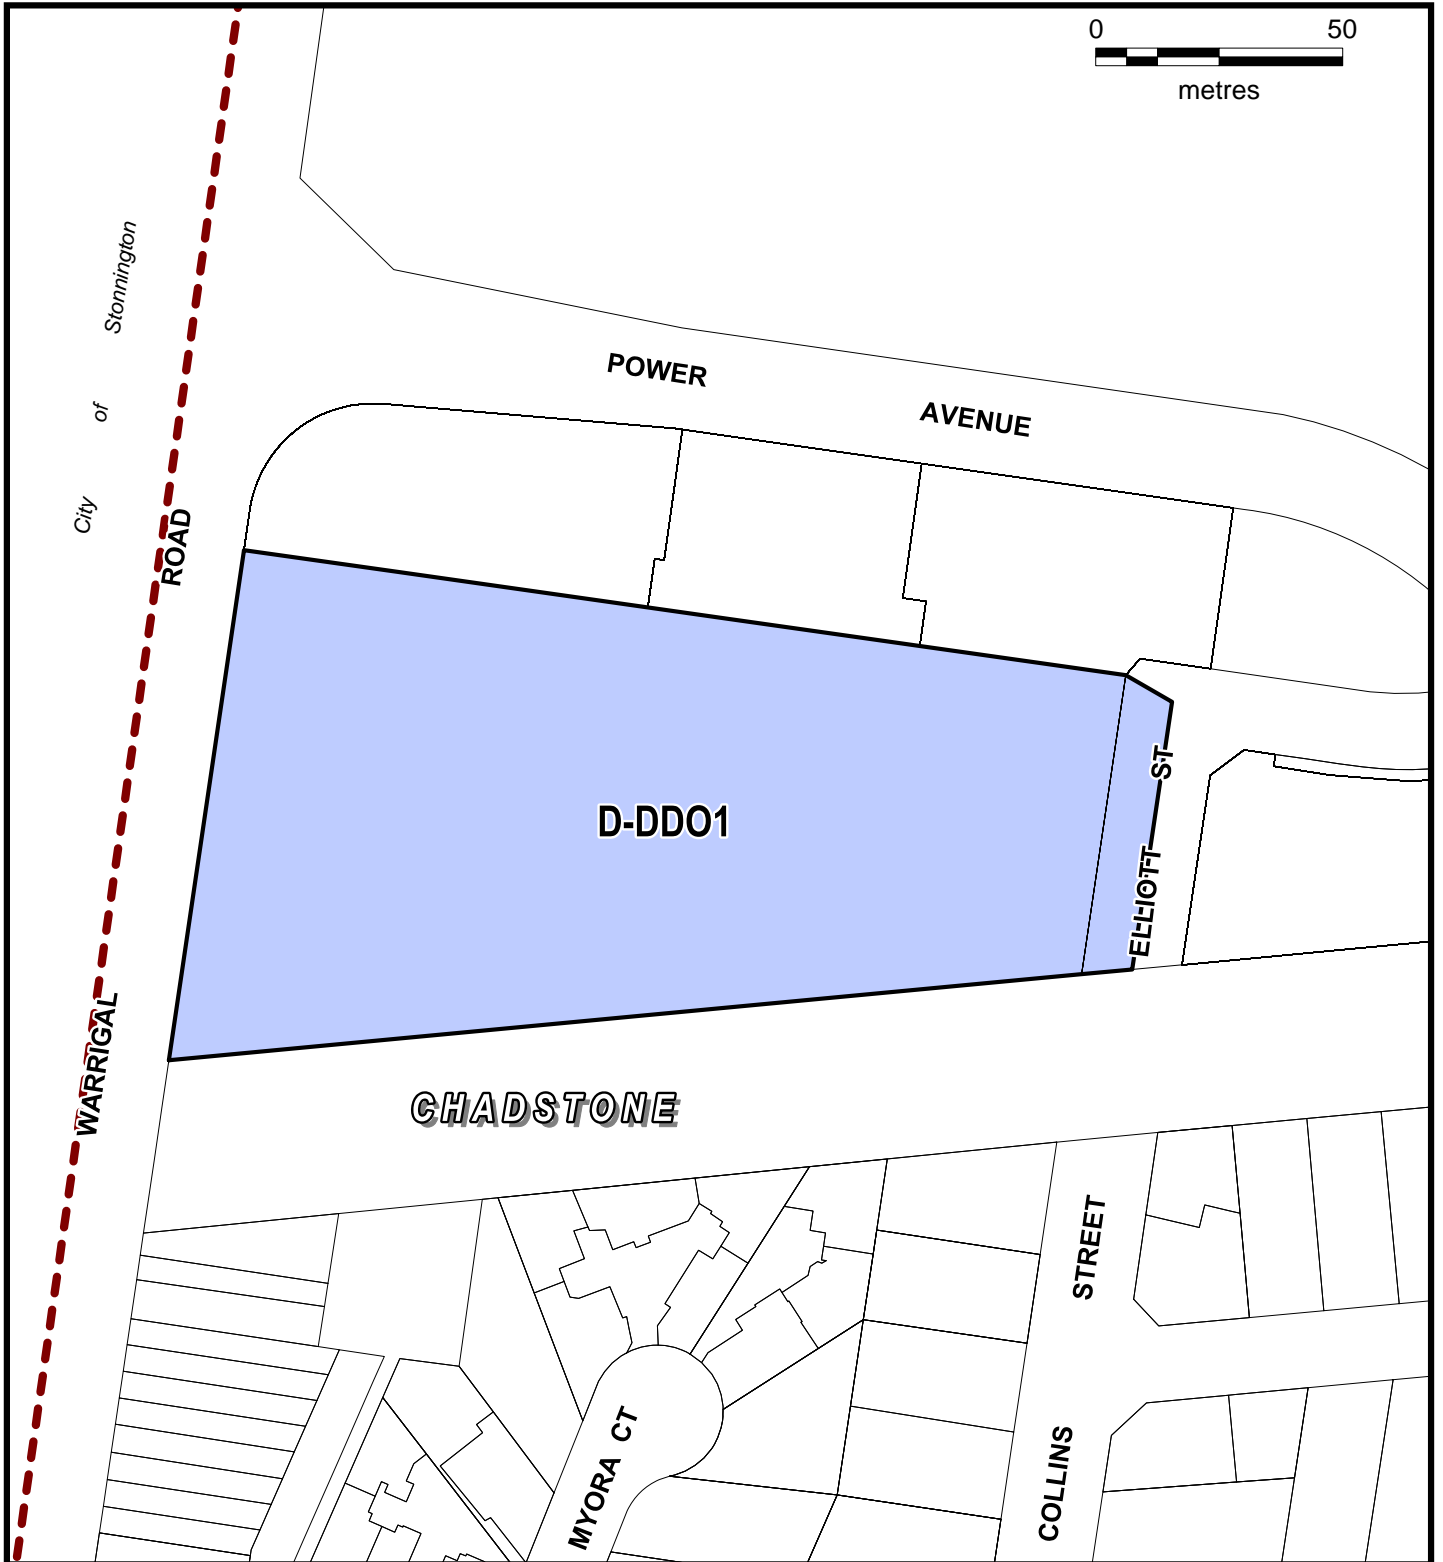

MONASH PLANNING SCHEME LOCAL PROVISION

LEGEND

Part of Planning Scheme Map 1DDO

D-DD01	AREA TO BE DELETED FROM A DESIGN AND DEVELOPMENT OVERLAY - SCHEDULE 1
--------	---

AMENDMENT C122 (PART 1)