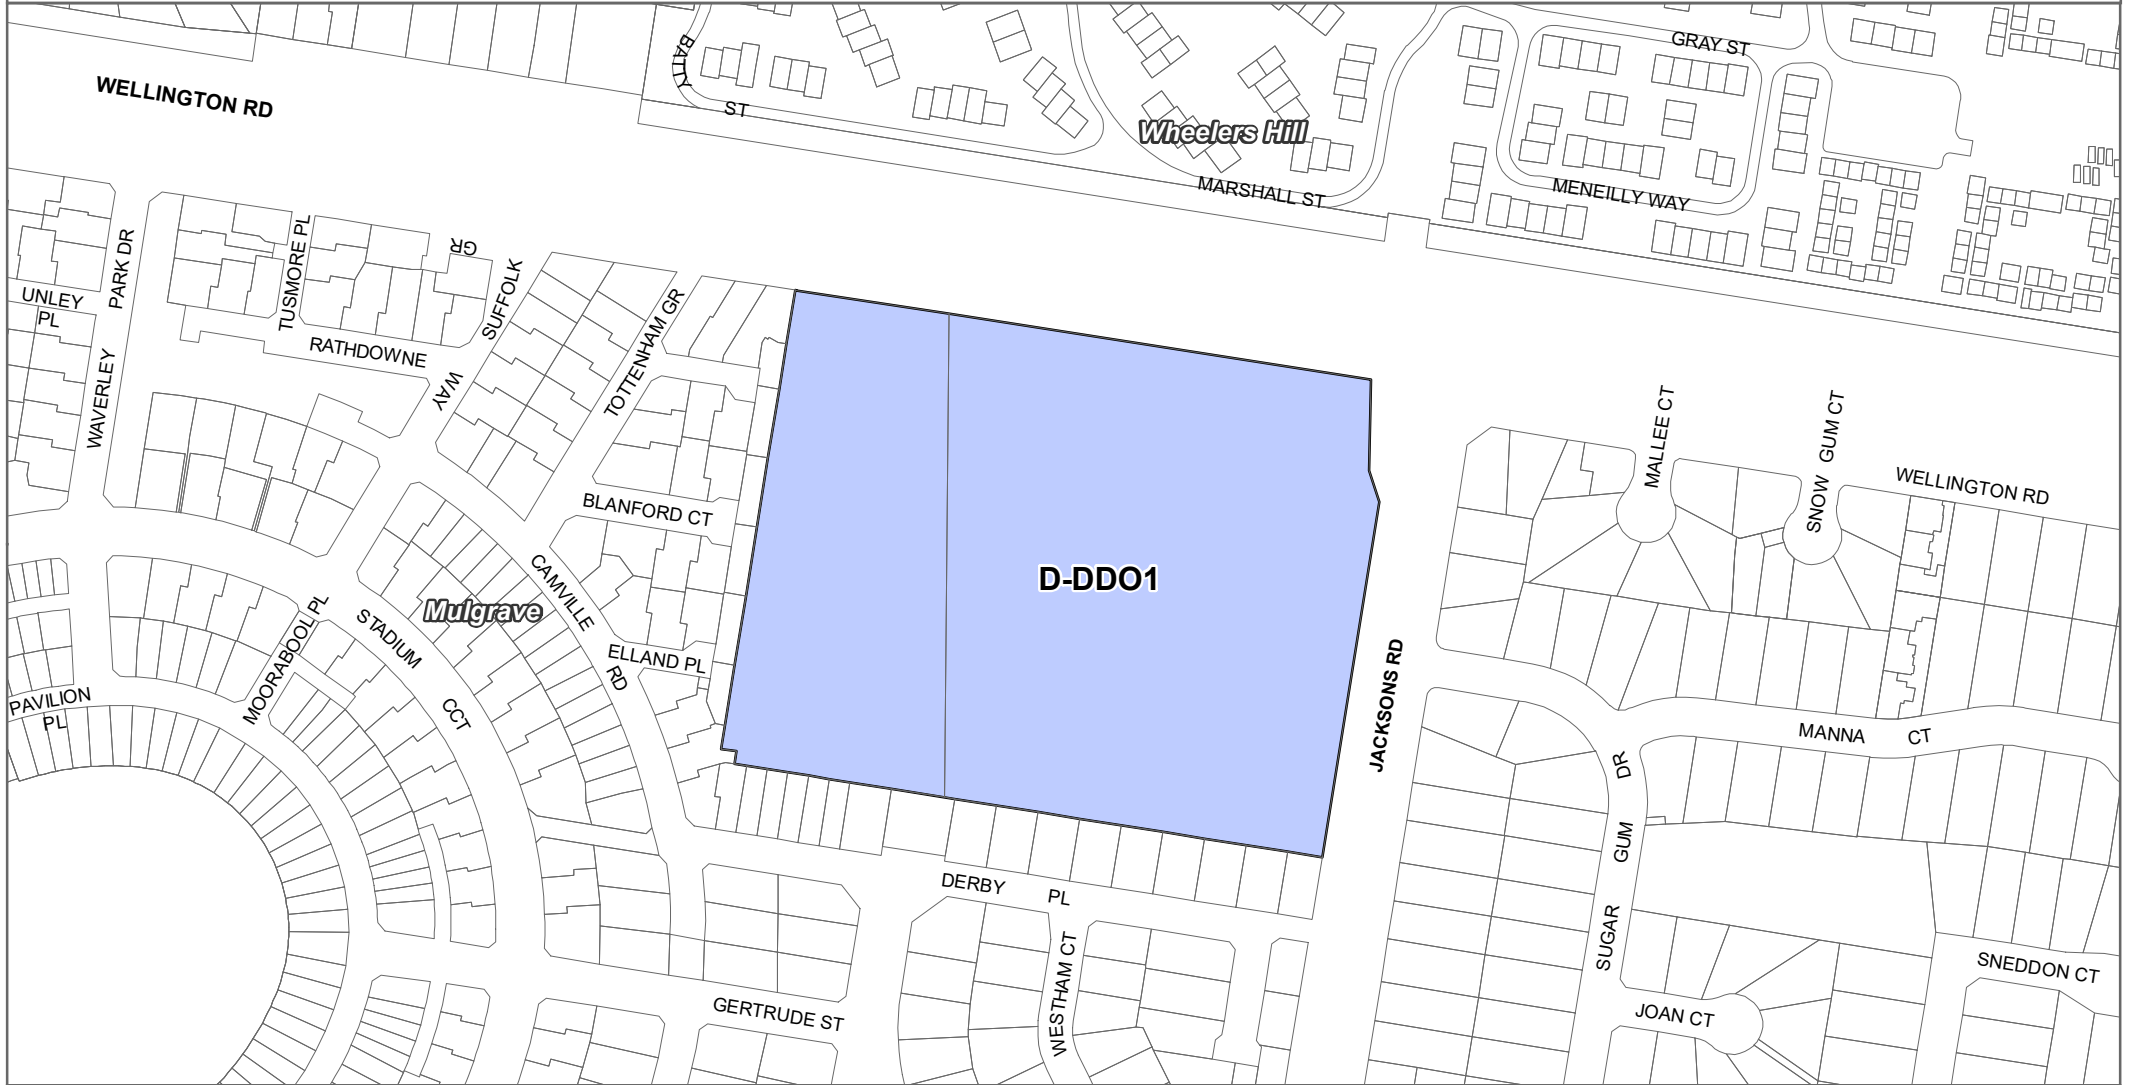

MONASH PLANNING SCHEME - LOCAL PROVISION AMENDMENT C159

LEGEND

- D-DDO - Area to be deleted from a Design and Development Overlay
- Local Government Area

Disclaimer
 This publication may be of assistance to you but the State of Victoria and its employees do not guarantee that the publication is without flaw of any kind or is wholly appropriate for your particular purposes and therefore disclaims all liability for any error, loss or other consequence which may arise from you relying on any information in this publication.

© The State of Victoria Department of Environment, Land, Water and Planning 2018

Planning Group
 Print Date: 15/07/2019
 Amendment Version: 1

Environment,
 Land, Water
 and Planning

Part of Planning Scheme Map 23DDO