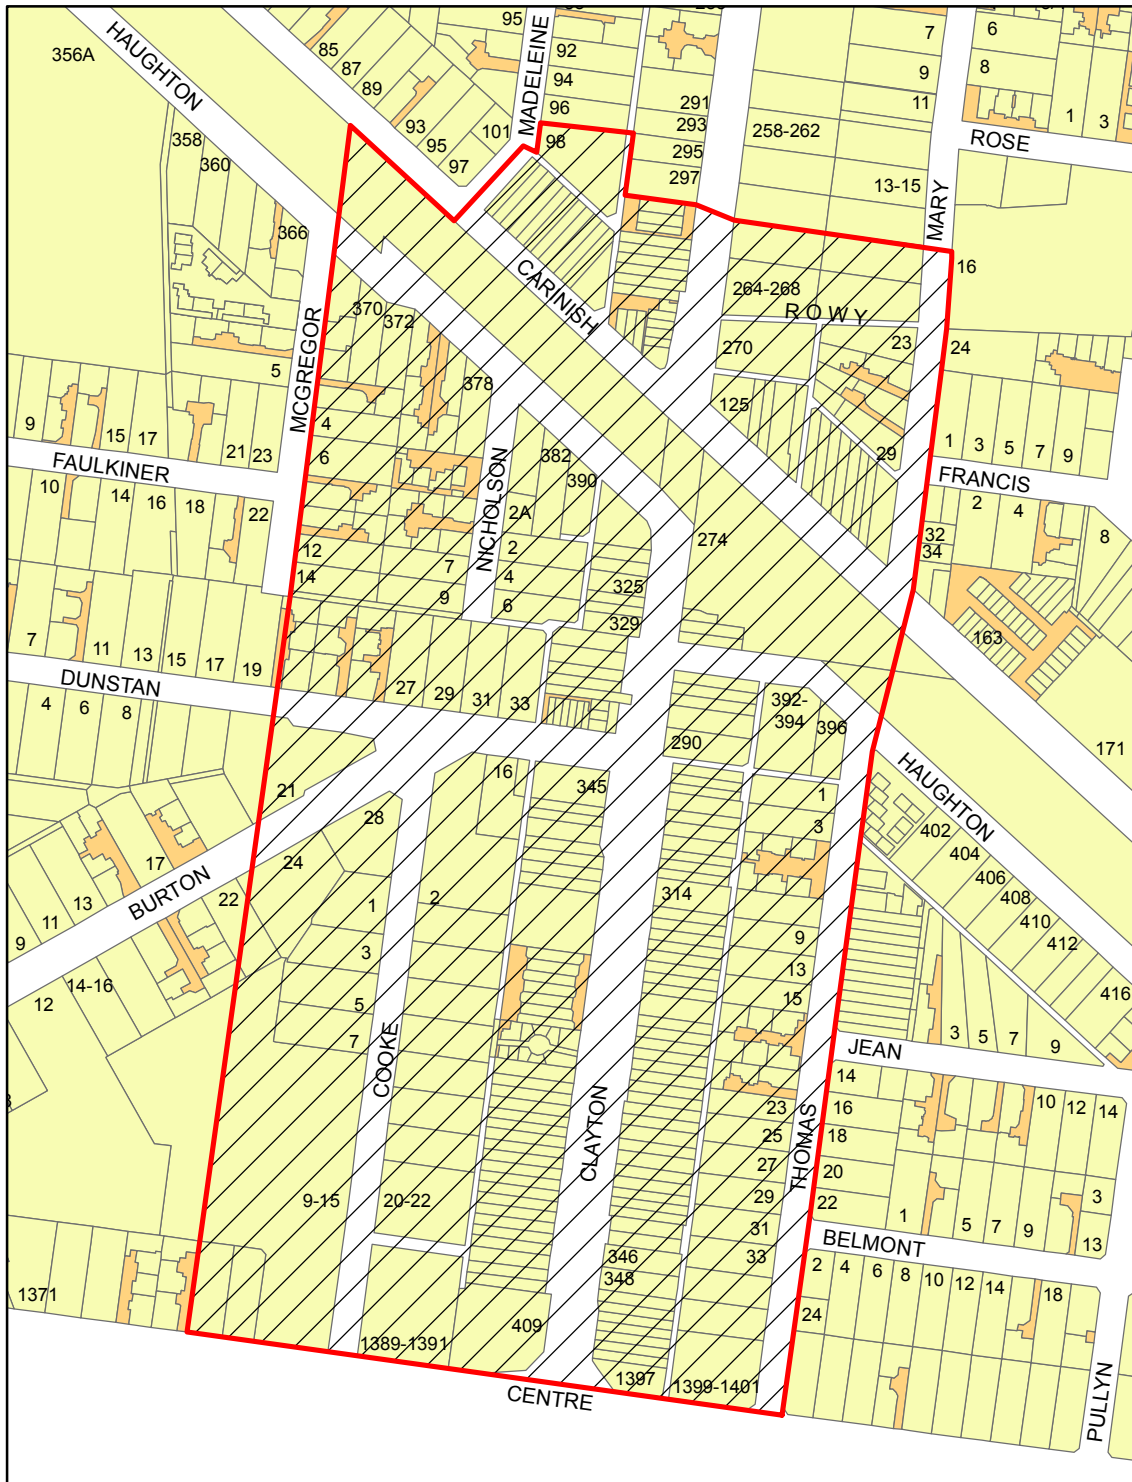

## Declaration of Alcohol Free Area

Base data is supplied under Licence from Land Victoria. This map is for general use only and may not be used as proof of ownership, dimensions or any other status. The City of Monash endeavours to keep information up to date and would welcome notification of omissions or inaccuracies. Contact [GISTech@monash.vic.gov.au](mailto:GISTech@monash.vic.gov.au).