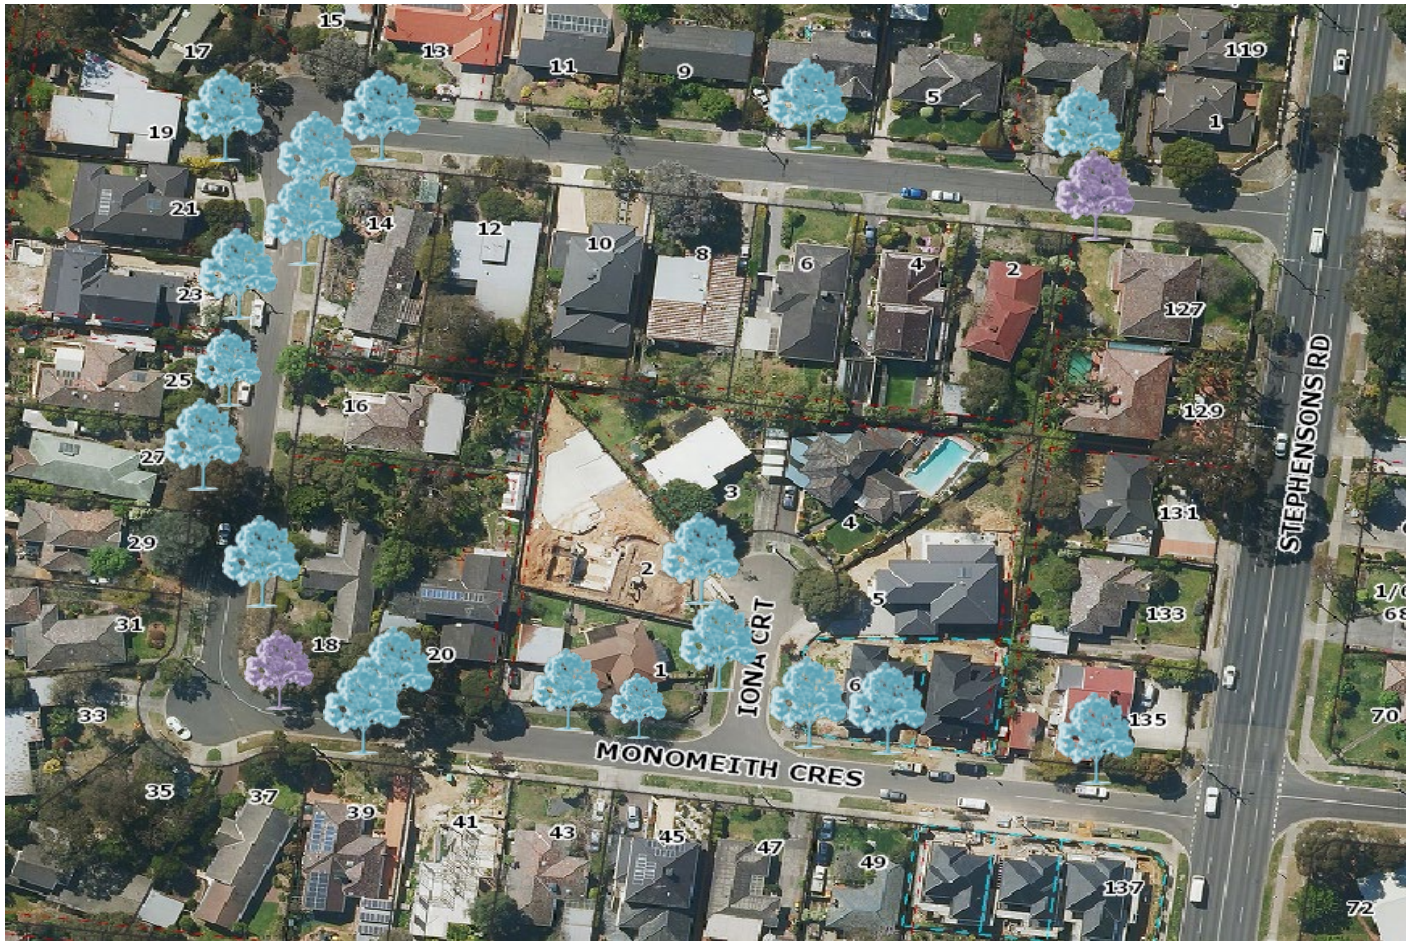

Street Tree Renewal Information

Monomeith Crescent & Iona Court, MOUNT WAVERLEY

Legend	
	New Tree To be planted
	Tree to be removed and replaced
	Tree to be removed but not replaced