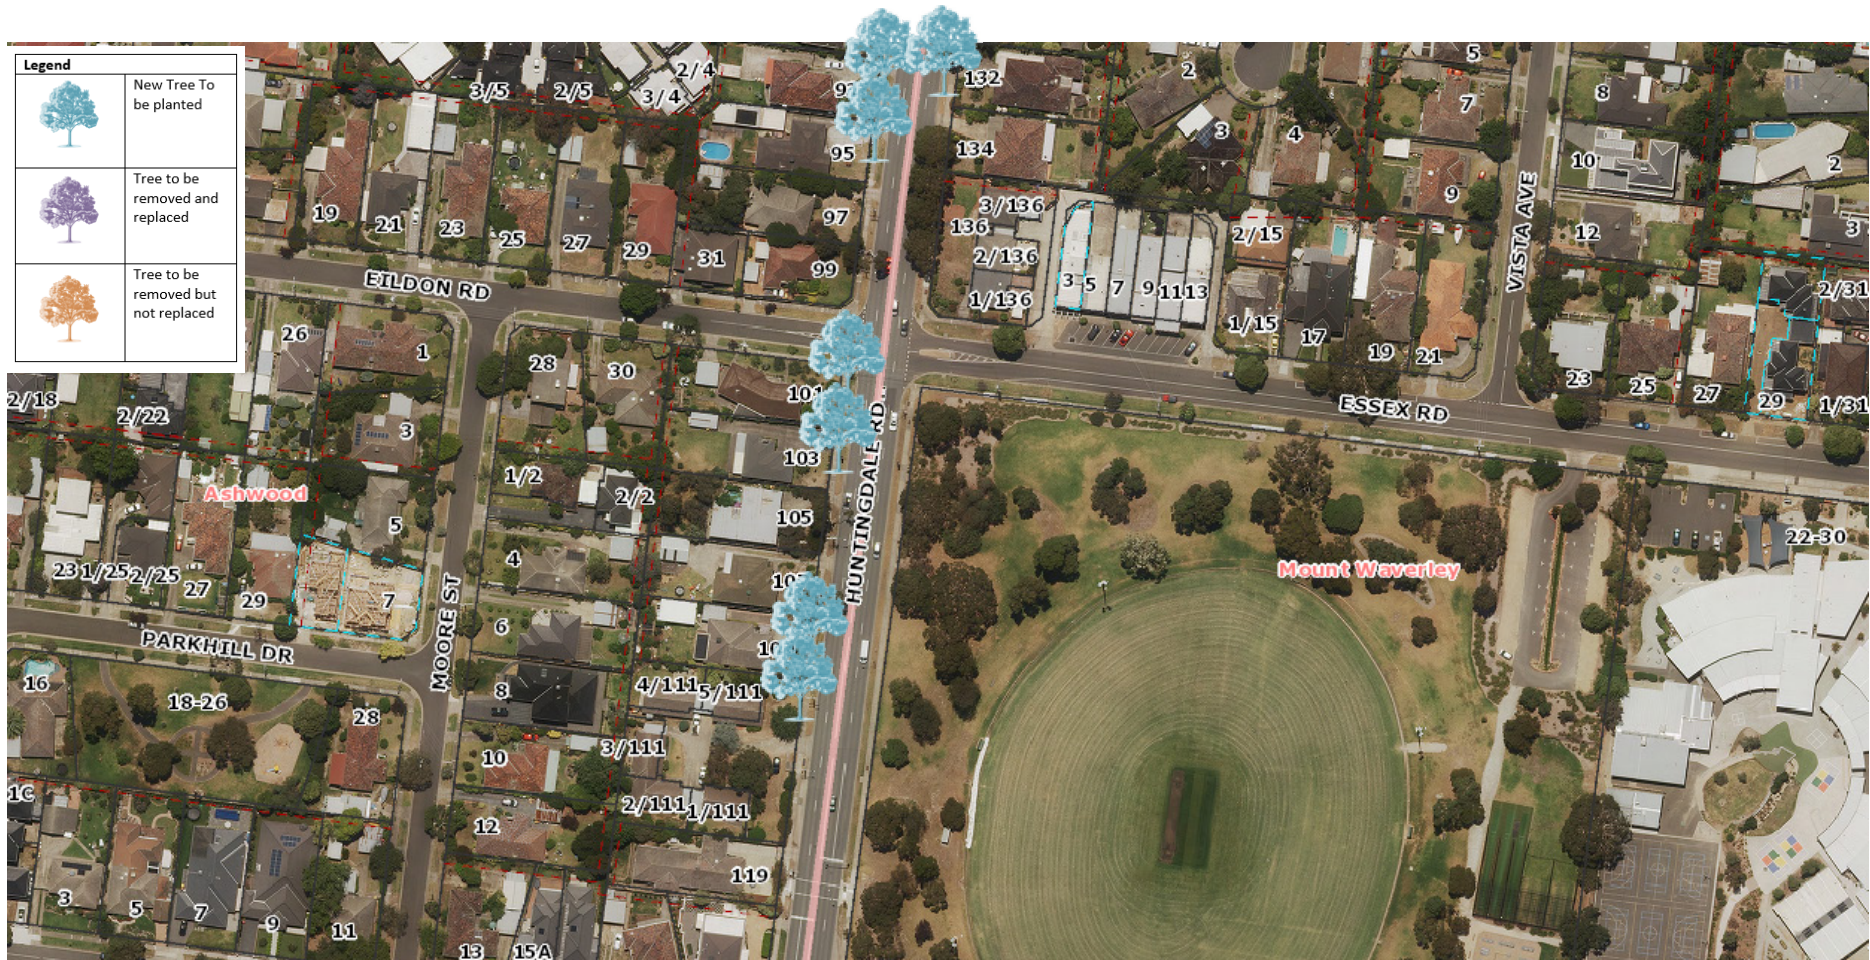

Street Tree Renewal Information – Huntingdale Road (Highbury Road to High Street), ASHWOOD, BURWOOD, MOUNT WAVERLEY

Tree Removals.

The table below lists the details of the tree to be removed, including tree location, tree species and condition assessment. For replacement details, please refer to map below.

Street Tree Renewal Information – Huntingdale Road (Highbury Road to High Street), ASHWOOD, BURWOOD, MOUNT WAVERLEY

MAP - Removals, Replacements & Infill Planting

The maps below details the removals, replacements and infill plantings. All other trees have been assessed as having more than 2 years useful life and will be retained.

Street Tree Renewal Information – Huntingdale Road (Highbury Road to High Street), ASHWOOD, BURWOOD, MOUNT WAVERLEY

MAP - Removals, Replacements & Infill Planting

Street Tree Renewal Information – Huntingdale Road (Highbury Road to High Street), ASHWOOD, BURWOOD, MOUNT WAVERLEY

Street Tree Renewal Information – Huntingdale Road (Highbury Road to High Street), ASHWOOD, BURWOOD, MOUNT WAVERLEY

Street Tree Renewal Information – Huntingdale Road (Highbury Road to High Street), ASHWOOD, BURWOOD, MOUNT WAVERLEY