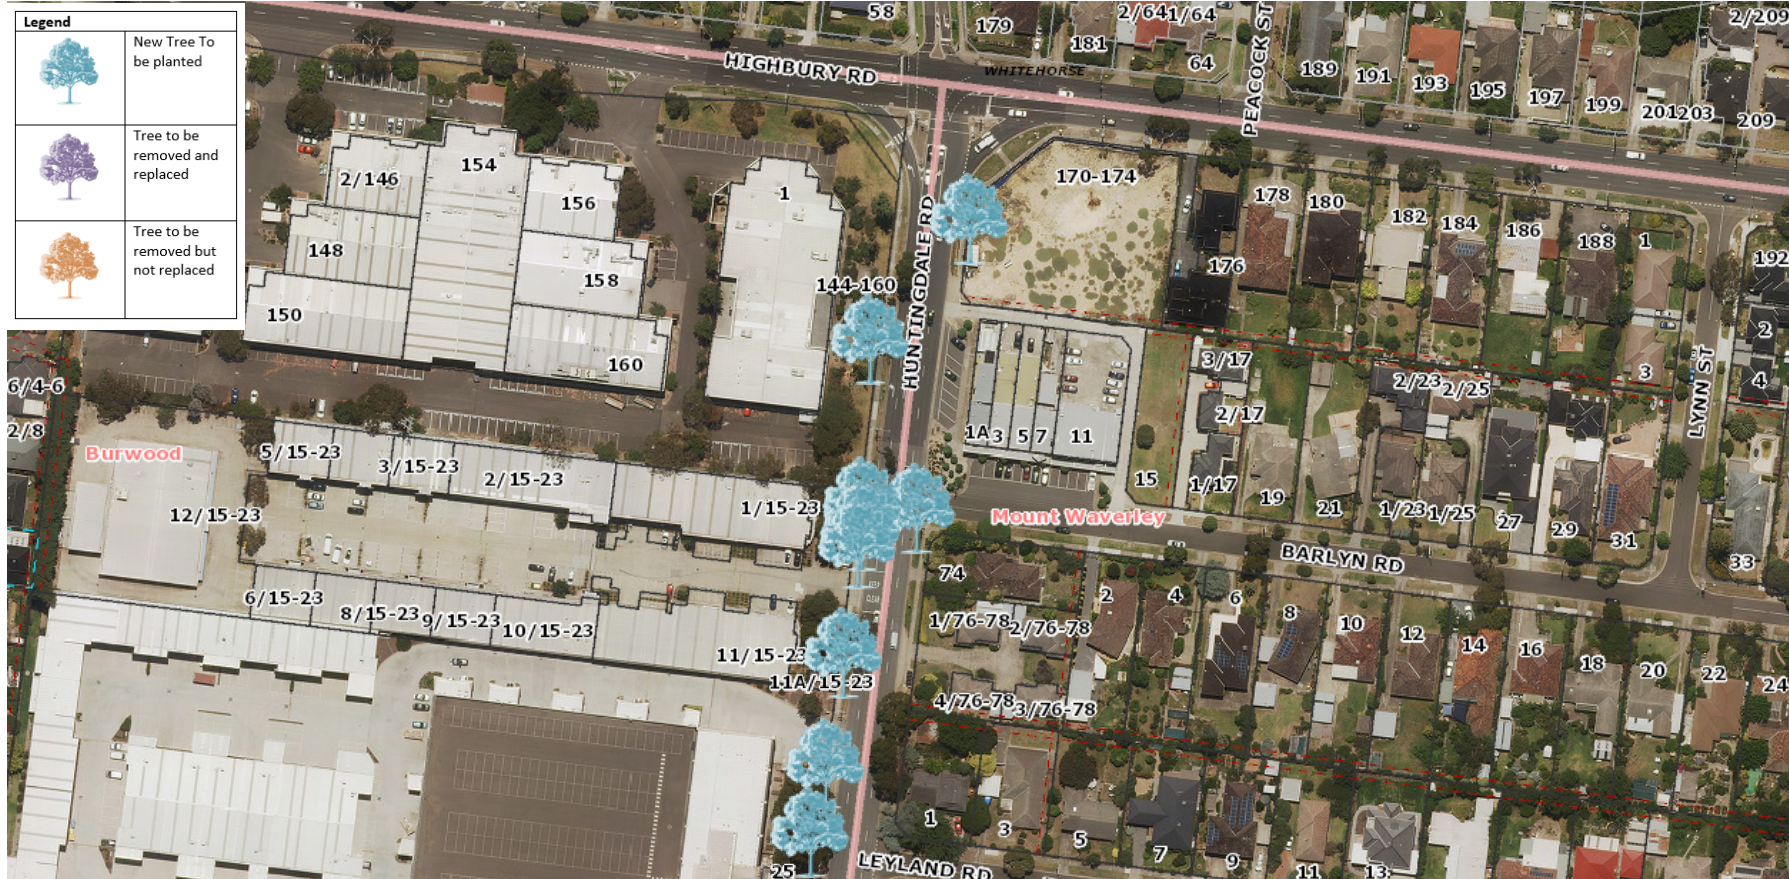

Street Tree Renewal Information – Huntingdale Road (Highbury Road to High Street), ASHWOOD, BURWOOD, MOUNT WAVERLEY

The table below lists the details of the locations where trees will be planted in vacant sites along Huntingdale Road (Highbury Road to High Street).

Street Tree Renewal Information – Huntingdale Road (Highbury Road to High Street), ASHWOOD, BURWOOD, MOUNT WAVERLEY

20.	103 Huntingdale Road ASHWOOD VIC 3147
21.	109 Huntingdale Road Ashwood Vic 3147
22.	111 Huntingdale Road Ashwood Vic 3147
23.	123 Huntingdale Road Ashwood Vic 3147
24.	126 Huntingdale Road MOUNT WAVERLEY VIC 3149
25.	130 Huntingdale Road Mount Waverley Vic 3149
26.	131 Huntingdale Road ASHWOOD VIC 3147
27.	132 Huntingdale Road Mount Waverley Vic 3149
28.	133 Huntingdale Road ASHWOOD VIC 3147
29.	144-160 Highbury Road BURWOOD VIC 3125
30.	170-174 Highbury Road MOUNT WAVERLEY VIC 3149
31.	174 Huntingdale Road MOUNT WAVERLEY VIC 3149
32.	1/188 Huntingdale Road MOUNT WAVERLEY VIC 3149
33.	190 Huntingdale Road MOUNT WAVERLEY VIC 3149
34.	192 Huntingdale Road Mount Waverley Vic 3149
35.	194 Huntingdale Road Mount Waverley Vic 3149
36.	196 Huntingdale Road MOUNT WAVERLEY VIC 3149
37.	198 Huntingdale Road MOUNT WAVERLEY VIC 3149
38.	3 Mueller Close BURWOOD VIC 3125
39.	3A Mueller Close BURWOOD VIC 3125
40.	19 Rocklands Road ASHWOOD VIC 3147

Street Tree Renewal Information – Huntingdale Road (Highbury Road to High Street), ASHWOOD, BURWOOD, MOUNT WAVERLEY

MAP - Removals, Replacements & Infill Planting

The maps below details the removals, replacements and infill plantings. All other trees have been assessed as having more than 2 years useful life and will be retained.