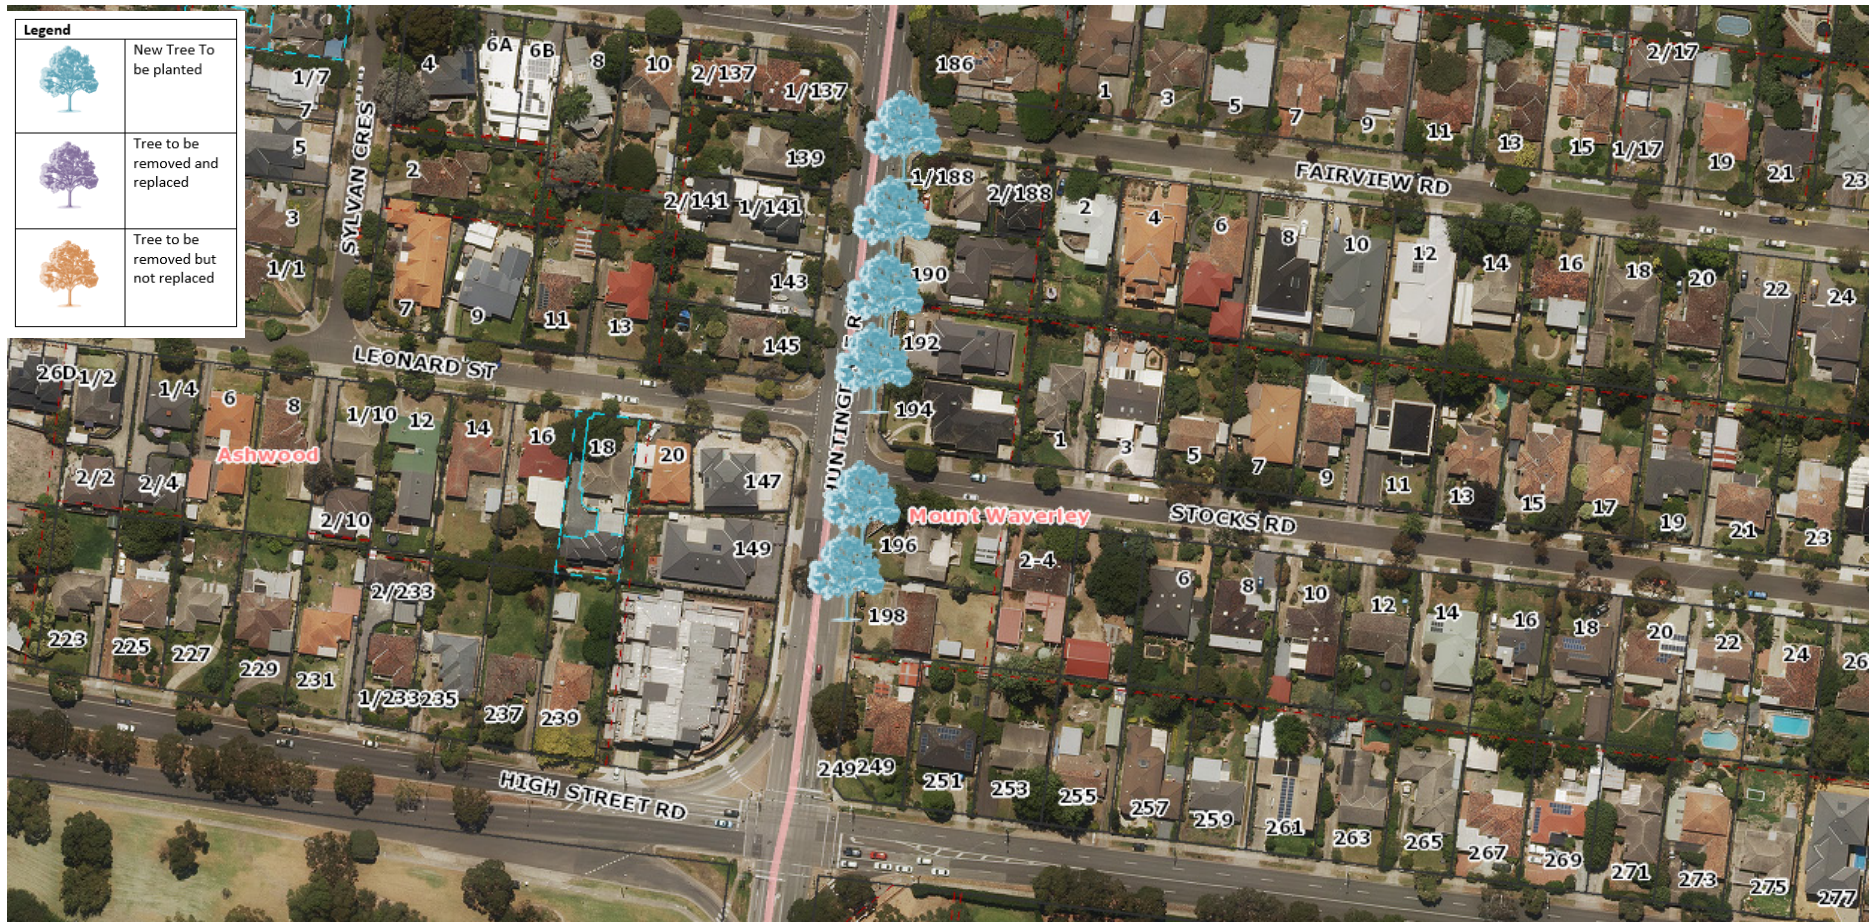

Street Tree Renewal Information – Huntingdale Road (Highbury Road to High Street), ASHWOOD, BURWOOD, MOUNT WAVERLEY

MAP - Removals, Replacements & Infill Planting

The maps below details the removals, replacements and infill plantings. All other trees have been assessed as having more than 2 years useful life and will be retained.

Street Tree Renewal Information – Huntingdale Road (Highbury Road to High Street), ASHWOOD, BURWOOD, MOUNT WAVERLEY

MAP - Removals, Replacements & Infill Planting

Street Tree Renewal Information – Huntingdale Road (Highbury Road to High Street), ASHWOOD, BURWOOD, MOUNT WAVERLEY

Street Tree Renewal Information – Huntingdale Road (Highbury Road to High Street), ASHWOOD, BURWOOD, MOUNT WAVERLEY

Street Tree Renewal Information – Huntingdale Road (Highbury Road to High Street), ASHWOOD, BURWOOD, MOUNT WAVERLEY