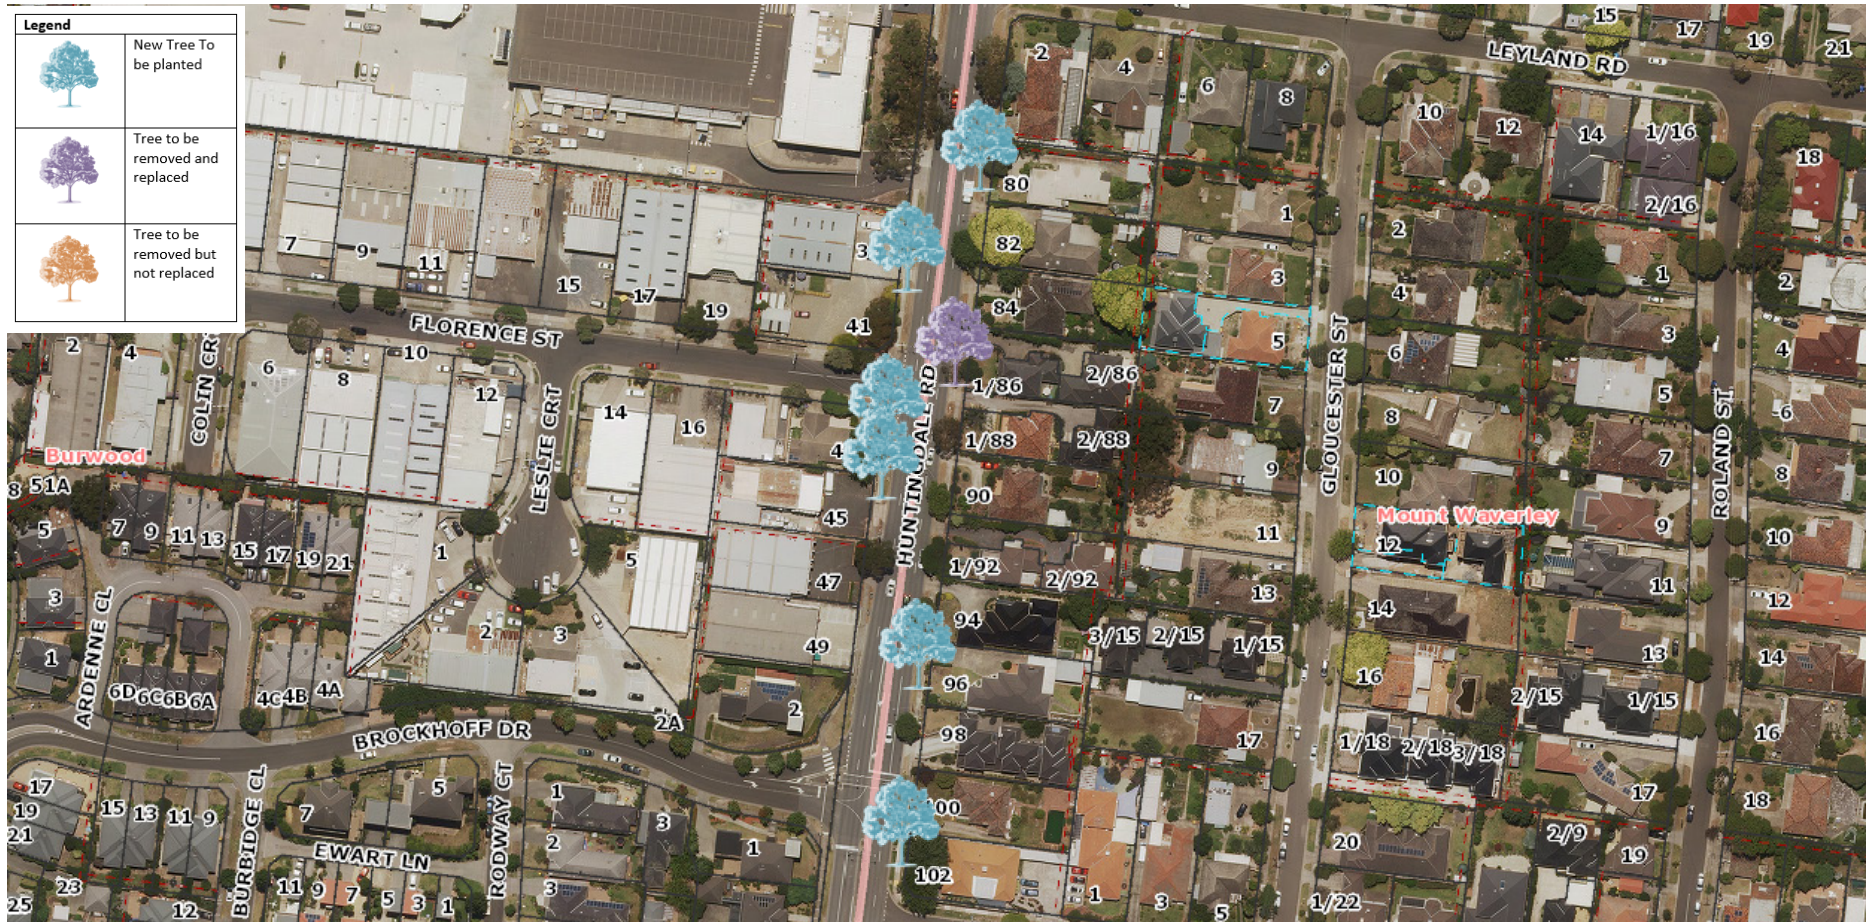

Street Tree Renewal Information – Huntingdale Road (Highbury Road to High Street), ASHWOOD, BURWOOD, MOUNT WAVERLEY

The table below lists the details of the locations where trees will be planted in vacant sites along Huntingdale Road (Highbury Road to High Street).

Street Tree Renewal Information – Huntingdale Road (Highbury Road to High Street), ASHWOOD, BURWOOD, MOUNT WAVERLEY

MAP - Removals, Replacements & Infill Planting

The maps below details the removals, replacements and infill plantings. All other trees have been assessed as having more than 2 years useful life and will be retained.

Street Tree Renewal Information – Huntingdale Road (Highbury Road to High Street), ASHWOOD, BURWOOD, MOUNT WAVERLEY

MAP - Removals, Replacements & Infill Planting

Street Tree Renewal Information – Huntingdale Road (Highbury Road to High Street), ASHWOOD, BURWOOD, MOUNT WAVERLEY

Street Tree Renewal Information – Huntingdale Road (Highbury Road to High Street), ASHWOOD, BURWOOD, MOUNT WAVERLEY

Street Tree Renewal Information – Huntingdale Road (Highbury Road to High Street), ASHWOOD, BURWOOD, MOUNT WAVERLEY